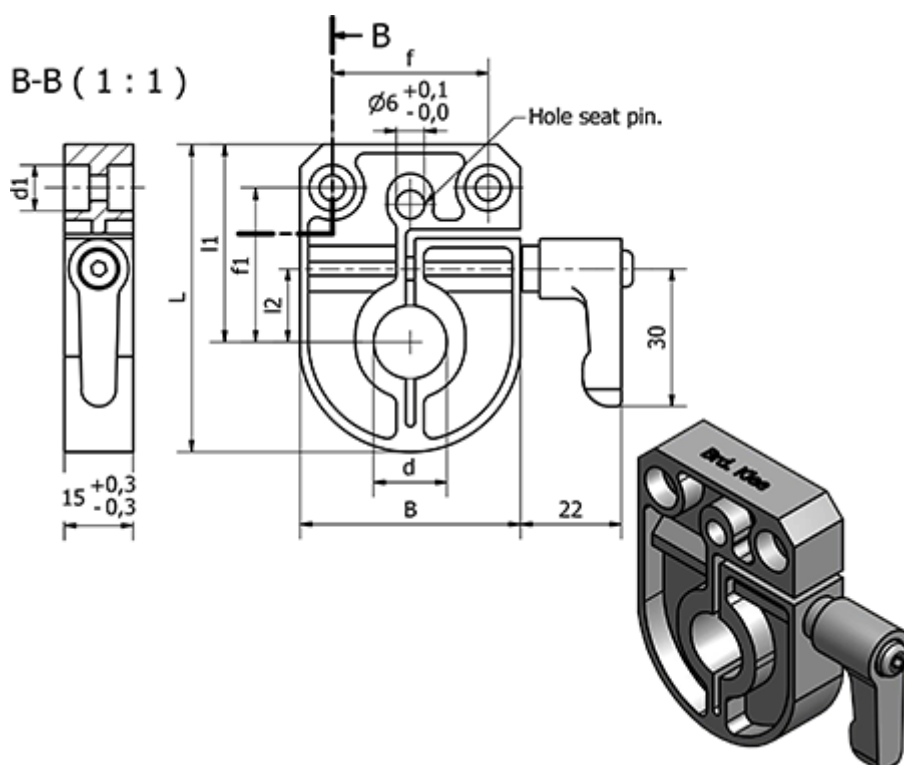

Article number: 2307087909
Description: E+G Clamping plate
BSA52-20

Measures

B = 48
d = 20
d1 = 5.5
f = 34
f1 = 33
L = 68
I1 = 42.5
I2 = 16

Type = BSA52-20